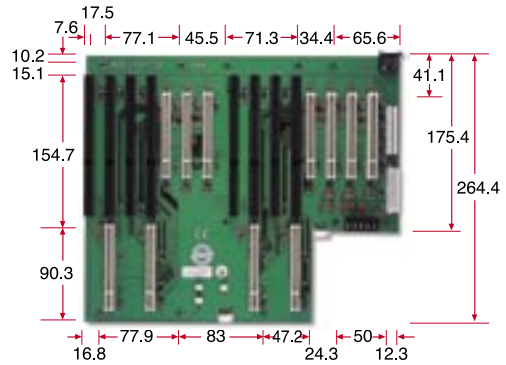

PICMG Bus Passive Backplane

PCI-8S

PCI-13SD

PCI-10S

PCI-14S

PCI-10S2

(For RACK-900 Chassis)

PCI-14S2

PCI-12S

PCI-14S3

Single Board Computer

PIAGP Series

PICMG

Half-Size

Industrial Motherboard

5.25" NOVA

EPIC NANO

3.5" WAFER

ETX

PC/104

Add-on Card

IVC Card

Backplane

LCD Product Series