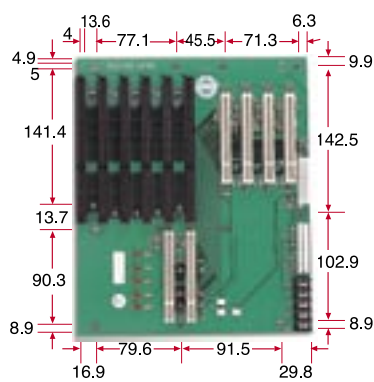

PICMG Bus Passive Backplane

PCI-8S

PCI-13SD

PCI-10S

PCI-14S

PCI-10S2

(For RACK-900 Chassis)

PCI-14S2

PCI-12S

PCI-14S3

Single Board Computer

PIAGP Series

PICMG

Half-Size

Industrial Motherboard

5.25" NOVA

EPIC NANO

3.5" WAFER

ETX

PC/104

Add-on Card

IVC Card

Backplane

LCD Product Series