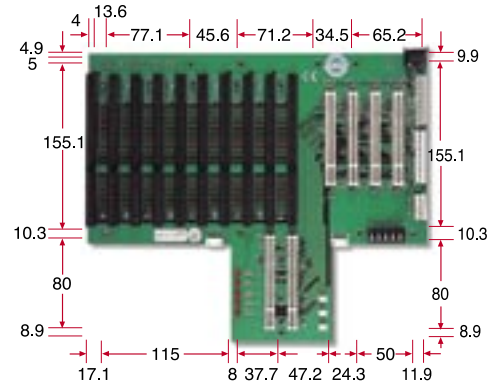

PICMG Bus Passive Backplane

PCI-8S

PCI-13SD

PCI-10S

PCI-14S

PCI-10S2

(For RACK-900 Chassis)

PCI-14S2

PCI-12S

PCI-14S3

Single Board Computer

PIAGP Series

PICMG

Half-Size

Industrial Motherboard

5.25" NOVA

EPIC NANO

3.5" WAFER

ETX

PC/104

Add-on Card

IVC Card

Backplane

LCD Product Series