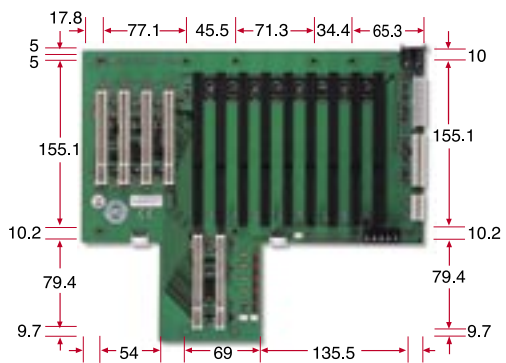

PICMG Bus Passive Backplane

PCI-8S

PCI-13SD

PCI-10S

PCI-14S

PCI-10S2

(For RACK-900 Chassis)

PCI-14S2

PCI-12S

PCI-14S3

Single Board Computer

PIAGP Series

PICMG

Half-Size

Industrial Motherboard

5.25" NOVA

EPIC NANO

3.5" WAFER

ETX

PC/104

Add-on Card

IVC Card

Backplane

LCD Product Series