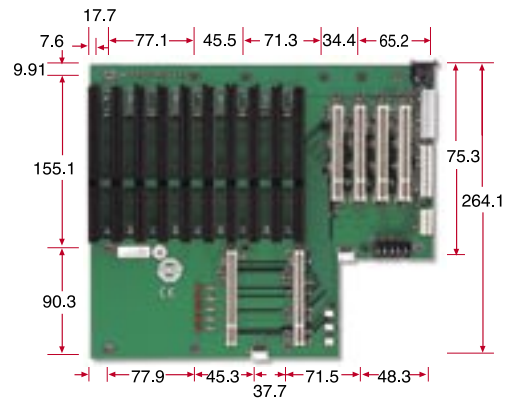

PICMG Bus Passive Backplane

PCI-8S

PCI-13SD

PCI-10S

PCI-14S

PCI-10S2

(For RACK-900 Chassis)

PCI-14S2

PCI-12S

PCI-14S3

Single Board Computer

PIAGP Series

PICMG

Half-Size

Industrial Motherboard

5.25" NOVA

EPIC NANO

3.5" WAFER

ETX

PC/104

Add-on Card

IVC Card

Backplane

LCD Product Series