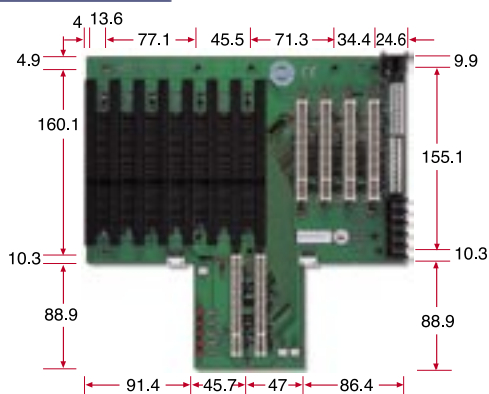

PICMG Bus Passive Backplane

PCI-8S

PCI-13SD

PCI-10S

PCI-14S

PCI-10S2

(For RACK-900 Chassis)

PCI-14S2

PCI-12S

PCI-14S3

Single Board Computer

PIAGP Series

PICMG

Half-Size

Industrial Motherboard

5.25" NOVA

EPIC NANO

3.5" WAFER

ETX

PC/104

Add-on Card

IVC Card

Backplane

LCD Product Series