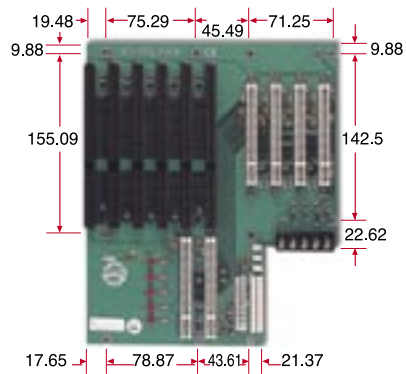

PICMG Bus Passive Backplane

PCI-8S

PCI-13SD

PCI-10S

PCI-14S

PCI-10S2

(For RACK-900 Chassis)

PCI-14S2

PCI-12S

PCI-14S3

Single Board Computer

PIAGP Series

PICMG

Half-Size

Industrial Motherboard

5.25" NOVA

EPIC NANO

3.5" WAFER

ETX

PC/104

Add-on Card

IVC Card

Backplane

LCD Product Series